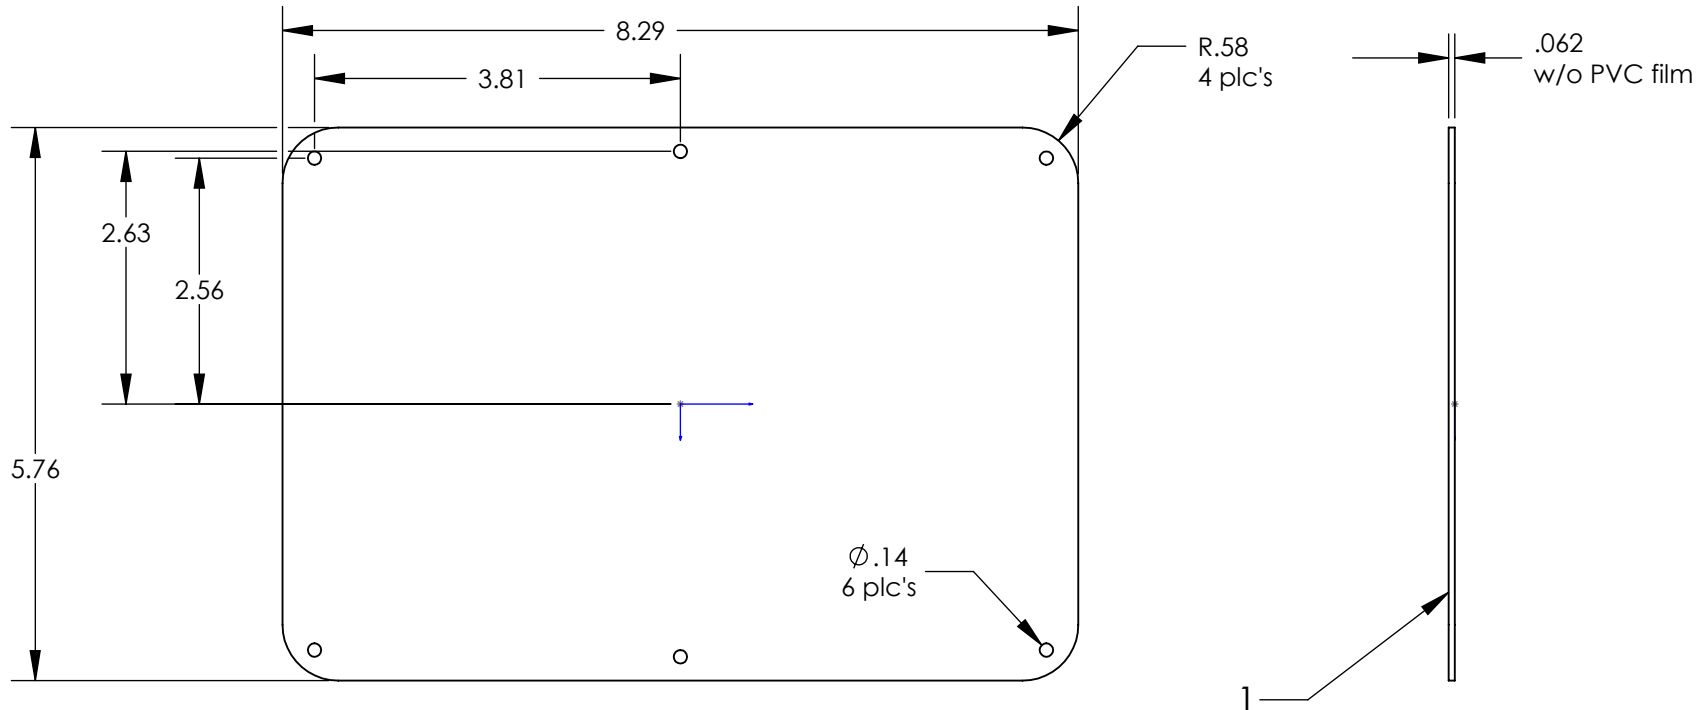

**NOTES:**

- 1) PVC film this side.
- 2) Panel Kit includes:
  - 1 pc of pn 7151 120top aluminum panel.
  - 6 pcs of pn 6026 screws (SS #4 X 3/8").

# 7150B 120 BOTTOM PANEL KIT

**NOTES:**

- 1) PVC film this side.
- 2) Panel Kit includes:
  - 1 pc of pn 7152 120 bottom aluminum panel.
  - 1 pc of pn 8101 Instrument panel O-ring for 120.
  - 6 pcs of pn 8000 O-ring.
  - 6 pcs of pn 6026 screws (SS #4 X 3/8").