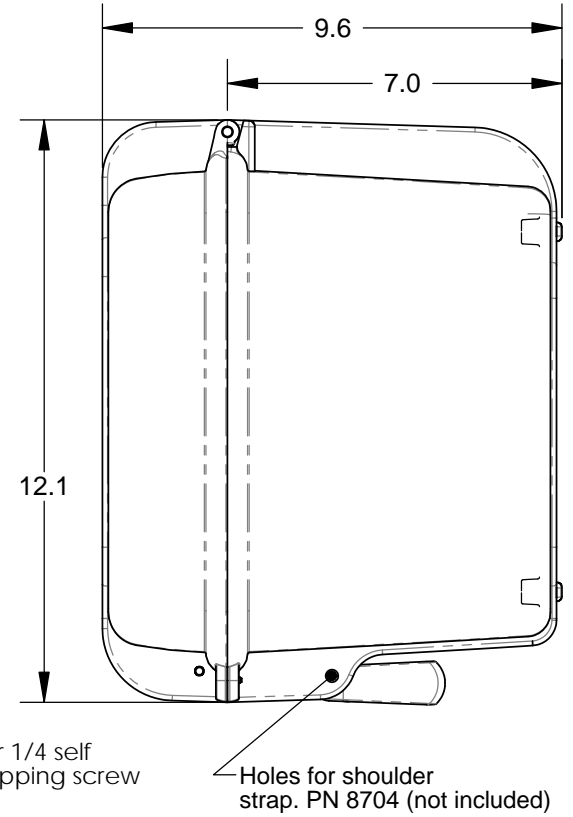

SECTION A_A

NOTES:

- 1) Max. usable inside dimensions are:
13 1/2" X 9 13/16" X 8 3/8" (8 3/4" bottom of boss)
(13.5" X 9.8" X 8.4")
- 2) With Metal Lock Latches p/n SE540ML and Plastic Lock Latches p/n SE540PL are optional.
- 3) Bosses on bottom use a 1/4 self tapping screw.