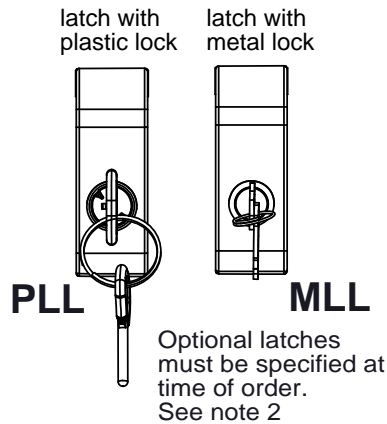

SECTION A_A

NOTES:

- 1) Max. usable inside dimensions are:
13 1/2" X 9 13/16" X 8 3/8" (8 3/4" bottom of boss)
(13.5" X 9.8" X 8.4")
- 2) With Metal Lock Latches p/n SE540ML and Plastic Lock Latches p/n SE540PL are optional.
- 3) Bosses on bottom use a 1/4 self tapping screw.