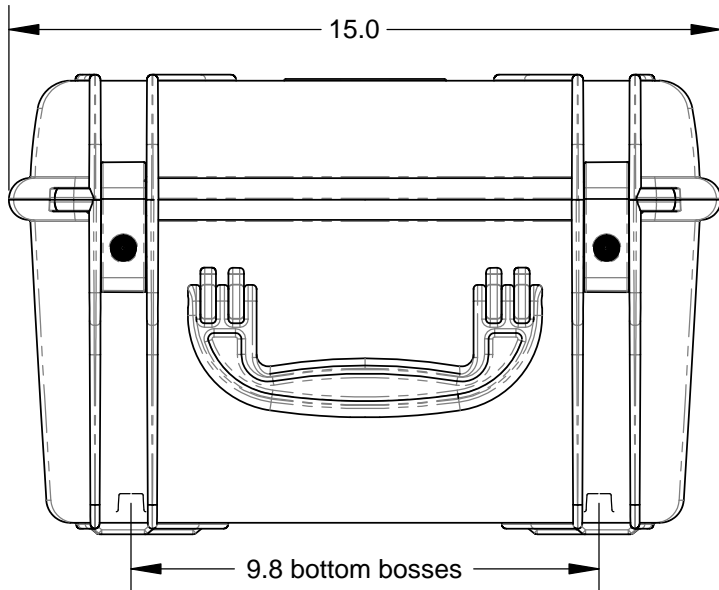

SECTION A_A

NOTES:

- 1) Max. usable inside dimensions are:
13 1/2" X 9 13/16" X 8 3/8" (8 3/4" bottom of boss)
(13.5" X 9.8" X 8.4")
- 2) With Metal Lock Latches p/n SE540ML and Plastic Lock Latches p/n SE540PL are optional.
- 3) Bosses on bottom use a 1/4 self tapping screw.